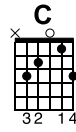

DIE IMMER LACHT (FEAT. KERSTIN OTT)

STEREOACT

WWW.DONTTALKJUSTPLAY.COM

♩ = 128

Intro

Intro

G D Em

4x

1. Verse

1. Verse

G D

4x

9 **Em** 10 11 **C** 12

13 **Em** 14 15 **C** 16

17 **G** 18 19 **D** 20

Em

21 22

Musical notation for the Em section, measures 21-22. The notation includes guitar chords, bass line, and empty treble and alto staves.

Chorus

23 24 25 26

C G

Musical notation for the Chorus section, measures 23-26. The notation includes guitar chords (C and G), bass line, and guitar tablature.