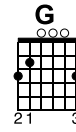

DIE IMMER LACHT (FEAT. KERSTIN OTT)

STEREOACT

WWW.DONTTALKJUSTPLAY.COM

♩ = 128

Intro

Intro

G D Em

4x

1. Verse

1. Verse

G D

4x

9 **Em** 10 11 **C** 12

13 **Em** 14 15 **C** 16

17 **G** 18 19 **D** 20

Em

21 22

Musical notation for the Em section, measures 21-22. The notation includes guitar chords, bass line, and empty treble and alto staves.

Chorus

23 24 25 26

C G

Musical notation for the Chorus section, measures 23-26. The notation includes guitar chords (C and G), bass line, and guitar tablature.