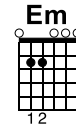

DIE IMMER LACHT (FEAT. KERSTIN OTT)

STEREOACT

WWW.DONTTALKJUSTPLAY.COM

♩ = 128

Intro

Intro

G D Em

4x

1. Verse

1. Verse

G D

4x

9 **Em** 10 11 **C** 12

13 **Em** 14 15 **C** 16

17 **G** 18 19 **D** 20

Em

21 22

Musical notation for the Em section, measures 21-22. The notation includes guitar chords, bass line, and empty treble and alto staves.

Chorus

23 24 25 26

C G

Musical notation for the Chorus section, measures 23-26. The notation includes guitar chords (C and G), bass line, and guitar tablature.