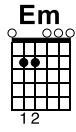

DIE IMMER LACHT (FEAT. KERSTIN OTT)

STEREOACT

WWW.DONTTALKJUSTPLAY.COM

♩ = 128

Intro

Intro

G D Em

4x

1. Verse

1. Verse

G D

4x

9 **Em** 10 11 **C** 12

13 **Em** 14 15 **C** 16

17 **G** 18 19 **D** 20

Em

21 22

Musical notation for the Em section, measures 21-22. The notation includes guitar chords, bass line, and empty treble and alto staves.

Chorus

23 24 25 26

C G

Musical notation for the Chorus section, measures 23-26. The notation includes guitar chords (C and G), bass line, and guitar tablature.