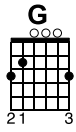

DIE IMMER LACHT (FEAT. KERSTIN OTT)

STEREOACT

WWW.DONTTALKJUSTPLAY.COM

♩ = 128

Intro

Intro

G D Em

4x

1. Verse

1. Verse

G D

4x

9 **Em** 10 11 **C** 12

13 **Em** 14 15 **C** 16

17 **G** 18 19 **D** 20

Em

21 22

Musical notation for the Em section, measures 21-22. The notation includes guitar chords, bass line, and empty treble and alto staves.

Chorus

23 24 25 26

C G

Musical notation for the Chorus section, measures 23-26. The notation includes guitar chords (C and G), bass line, and guitar tablature.