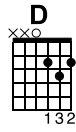

DIE IMMER LACHT (FEAT. KERSTIN OTT)

STEREOACT

WWW.DONTTALKJUSTPLAY.COM

♩ = 128

Intro

Intro

G D Em

4x

1. Verse

1. Verse

G D

4x

9 **Em** 10 11 **C** 12

13 **Em** 14 15 **C** 16

17 **G** 18 19 **D** 20

Em

21 22

Musical notation for the Em section, measures 21-22. The notation includes guitar chords, bass line, and empty treble and alto staves.

Chorus

23 24 25 26

C G

Musical notation for the Chorus section, measures 23-26. The notation includes guitar chords (C and G), bass line, and guitar tablature.