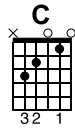

DIE IMMER LACHT (FEAT. KERSTIN OTT)

STEREOACT

WWW.DONTTALKJUSTPLAY.COM

♩ = 128

Intro

Intro

G D Em

4x

1. Verse

1. Verse

G D

4x