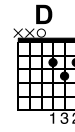

DIE IMMER LACHT (FEAT. KERSTIN OTT)

STEREOACT

WWW.DONTTALKJUSTPLAY.COM

♩ = 128

Intro

Intro

G D Em

4x

1. Verse

1. Verse

G D

4x

9 **Em** 10 11 **C** 12

13 **Em** 14 15 **C** 16

17 **G** 18 19 **D** 20

Em

21 22

Musical notation for the Em section, measures 21-22. The notation includes guitar chords, bass line, and empty treble and alto staves.

Chorus

23 24 25 26

C G

Musical notation for the Chorus section, measures 23-26. The notation includes guitar chords (C and G), bass line, and guitar tablature.